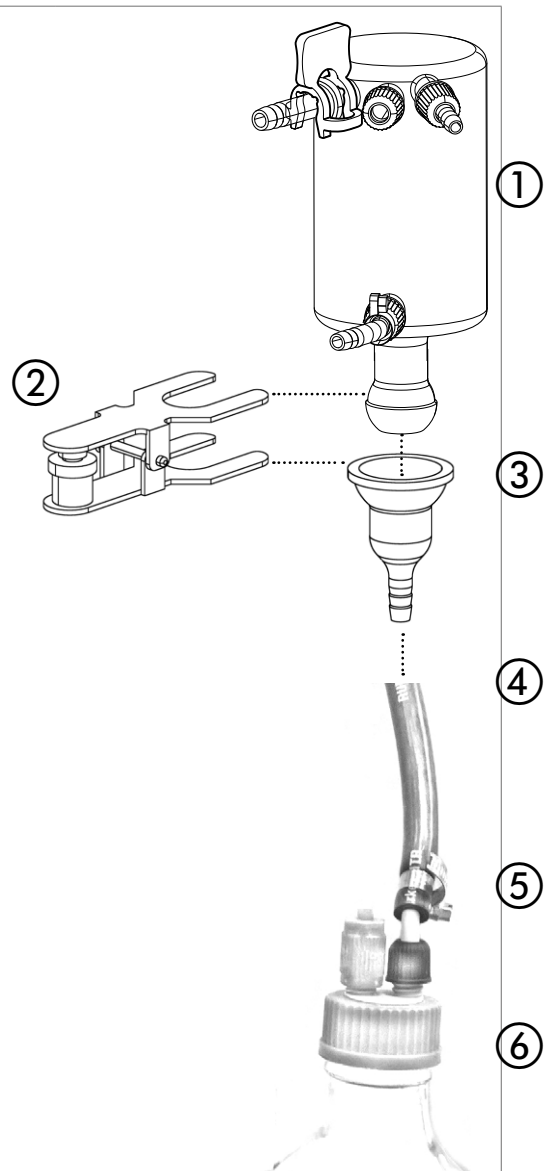

Condensate Drain Connector for Scrubber K-415

Installation Guide

1. Scope of delivery

Product

Article no.

Condensate drain connector with S35 and 10 mm hose barb for Scrubber K-415

11064624

2. Installation

- ▶ Connect the EPDM hose (4) or FPM hose to the S35 condensate drain connector (3).
- ▶ Connect the S35 condensate drain connector (3) to the condenser (1) of the scrubber and fix it with the ball joint clamp (2).
- ▶ Place a standard laboratory bottle (≥ 5 L, e.g. DURAN GL45 bottle) on the bottom below the scrubber.
- ▶ Cut the hose (4) to the appropriate length to have a consistent slope.
- ▶ Connect the EPDM or FPM hose (4) to the laboratory bottle using a bottle connector (6) (e.g. DURAN GL45 connection system with connection ports). A hose barb with seal GL14 (5) can be used to connect the hose to the bottle connector.
- ▶ Ensure that the connections are tight (e.g. by the help of cable straps or hose clamps) and that all other ports of the connection system are closed with an appropriate cap or plug.
- ▶ Adjust the suction power of the scrubber to ensure that the condensate can flow into the condensate vessel.

① Condenser of the scrubber

④ EPDM hose (11056005) or FPM hose (011183)

② Ball joint clamp (003275)

⑤ Hose barb with seal GL14 (11061921)

③ S35 condensate drain connector (11064624)

⑥ Laboratory bottle with connection ports